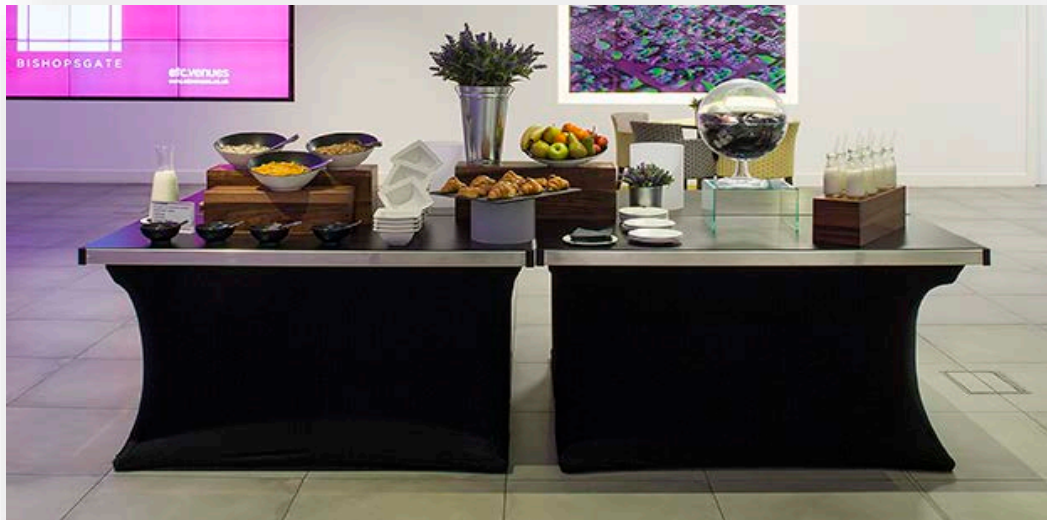

# Buffet-Rite

## A new way of buffet service with Buffet-Rite

Removable, heat resistant and waterproof top that fits over buffet tables.

- Buffet-Rite has been designed to fit over existing tables that are already owned by the property or to accompany the Alu-Lite® range of Forbes lightweight folding tables.
- It has a wipe clean laminate surface, which is ideal for an indoor or outdoor buffet service – Ideal for hot buffets and drink stations.
- Buffet-Rite is very resistant to most stains and remains its uniform colour without discolouration for years, with minimal care.

## A practical and elegant feature

- The laminate top will withstand heat from boiling water and moderately hot containers
- It is very quick and easy to set up, transport and store due to the light-weight frame construction. Its aluminium frame is 100% recyclable.
- It eliminates laundry costs and saves time on cleaning as any stains and spillages can be easily wiped away.
- The Buffet-Rite gives ordinary tables multiple uses.

Practicality and durability are not the only advantages of the [Buffet-Rite](#), when used with our [Silcra stretch covers](#) it will give a modern contemporary look to any buffet station.

With a Silcra stretch cover, a table transforms into a sculpted serving station for indoor or outdoor use.